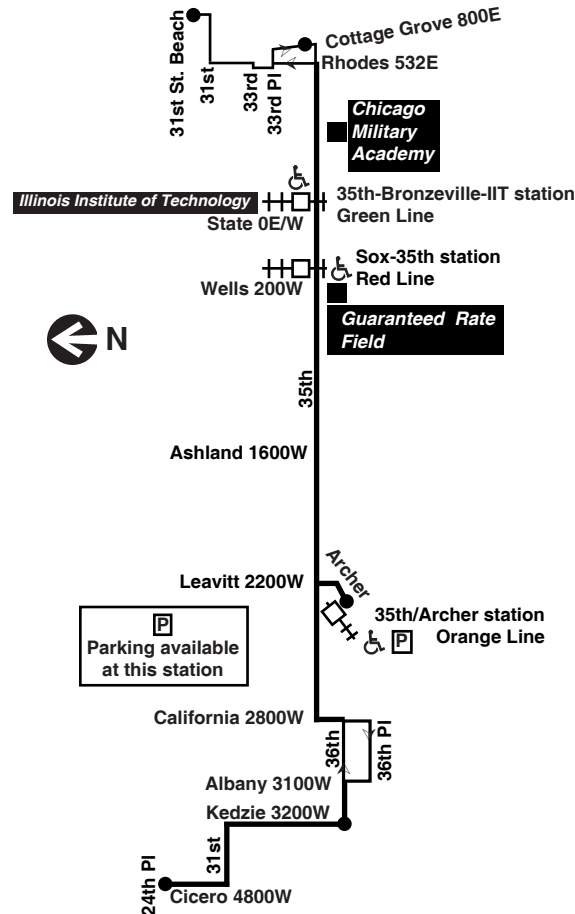

Federal law requires priority seating be designated for seniors and people with disabilities. **Please stand up** and yield these seats when needed for qualifying riders or when asked.

Schedules and other info in this timetable are subject to change. CTA does not assume responsibility for errors in timetables nor for inconvenience or damage resulting from delays.

Pay close attention to destination signs and announcements when boarding: added service may sometimes be provided over portions of this or any bus route and some trips can end before the furthest terminal on a line depending on service needs or time of day.

Bicycle racks are installed on the front of all CTA buses and are allowed on CTA trains during certain hours. See our [Bike & Ride brochure](#) or webpage for help on how to use racks and more.

Know before you go: Get alerts from us by text or e-mail about planned service changes every week or instant alerts for unplanned reroutes and disruptions. Sign up for CTA Updates today at transitchicago.com/updates.

For more travel information, use the Ventra app or call the RTA Travel Information Center at 312-836-7000. *Para obtener mayor información, en Español, llame al Centro de Información a 312-836-7000.*

Chicago Transit Authority

35 31st/35th

Effective Mar. 24, 2024

Summer service to 31st Street Beach operates on Saturdays and Sundays

All CTA buses are accessible

Monday thru Friday **#35 31st/35th**

Eastbound

LV Cicero/ 24th Place	31st/ Kedzie	36th/ Kedzie	35th/ Archer Orange Ln	Sox-35th Red Line	AR 35th/ Cottage Grove
----	3:28a	3:31a	3:38a	3:51a	4:00a
----	3:57	4:00	4:07	4:20	4:29
----	4:17	4:20	4:27	4:40	4:49
----	4:37	4:40	4:47	5:00	5:09
4:42a	4:57	5:00	5:07	5:20	5:29
5:00	5:15	5:18	5:25	5:38	5:48
5:17	5:33	5:36	5:43	5:56	6:07
5:34	5:50	5:53	6:00	6:13	6:24
5:50	6:06	6:09	6:16	6:29	6:40
6:06	6:22	6:25	6:32	6:45	6:56
6:22	6:38	6:41	6:48	7:02	7:13
6:37	6:54	6:57	7:04	7:19	7:31
6:52	7:09	7:12	7:19	7:34	7:46
7:07	7:24	7:27	7:34	7:49	8:01
7:22	7:39	7:42	7:49	8:04	8:16
7:37	7:54	7:57	8:04	8:19	8:31
7:52	8:09	8:12	8:19	8:34	8:46
8:07	8:24	8:27	8:34	8:49	9:01
8:22	8:39	8:42	8:49	9:04	9:16
8:40	8:57	9:00	9:07	9:22	9:34
9:00	9:17	9:20	9:27	9:42	9:54
9:20	9:37	9:40	9:47	10:02	10:14
9:40	9:57	10:00	10:07	10:22	10:34
10:00	10:17	10:20	10:27	10:42	10:54
10:20	10:37	10:40	10:47	11:02	11:14
10:40	10:57	11:00	11:07	11:22	11:34
11:00	11:17	11:20	11:27	11:42	11:54
11:20	11:37	11:40	11:47	12:02p	12:14p
11:40	11:57	12:00p	12:07p	12:22	12:34
12:00p	12:17p	12:20	12:27	12:42	12:54
12:20	12:37	12:40	12:47	1:02	1:14
12:39	12:56	12:59	1:06	1:22	1:33
12:58	1:15	1:18	1:25	1:40	1:52
1:15	1:32	1:35	1:42	1:57	2:09
1:31	1:48	1:51	1:58	2:13	2:25
1:46	2:03	2:06	2:13	2:29	2:40
2:02	2:19	2:22	2:30	2:46	2:57
2:17	2:35	2:38	2:45	3:01	3:13
2:32	2:50	2:53	3:01	3:17	3:29
2:47	3:05	3:08	3:16	3:32	3:44
3:02	3:20	3:23	3:31	3:47	3:59
3:17	3:35	3:38	3:46	4:02	4:14
3:32	3:50	3:53	4:01	4:17	4:29
3:47	4:05	4:08	4:16	4:32	4:44
4:02	4:20	4:23	4:31	4:47	5:00
4:17	4:35	4:38	4:46	5:02	5:15
4:32	4:50	4:53	5:01	5:17	5:30
4:47	5:05	5:08	5:16	5:33	5:45
5:03	5:20	5:23	5:31	5:47	5:59
5:18	5:35	5:38	5:46	6:01	6:13
5:34	5:50	5:53	6:01	6:16	6:27
5:49	6:06	6:09	6:16	6:31	6:42
6:05	6:21	6:24	6:31	6:46	6:56
6:22	6:37	6:40	6:47	7:01	7:11
6:42	6:57	7:00	7:07	7:20	7:30
7:02	7:17	7:20	7:27	7:41	7:50
7:23	7:38	7:41	7:48	8:01	8:11
7:44	7:59	8:02	8:09	8:22	8:32
8:05	8:20	8:23	8:30	8:43	8:53
----	----	8:45	8:52	9:05	9:14
----	----	9:07	9:14	9:27	9:36
----	----	9:29	9:36	9:49	9:58
----	----	9:52	9:58	10:10	10:19
----	----	10:14	10:20	10:32	10:41
----	----	10:36	10:42	10:54	11:03
----	----	10:58	11:04	11:16	11:25
----	----	11:20	11:26	11:38	11:47